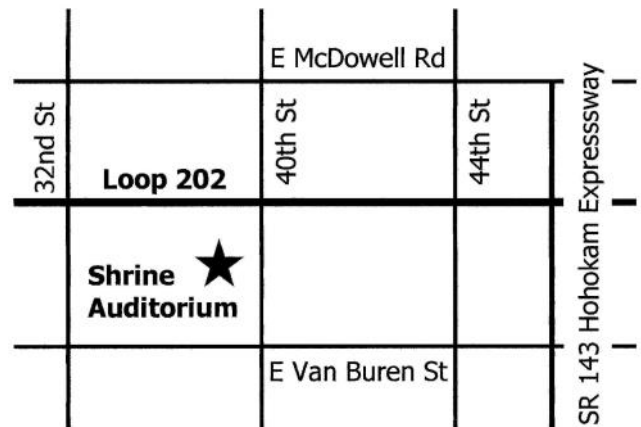

TCA DESERT DIVISION ANNUAL MODEL & TOY TRAIN SWAP MEET

**SATURDAY NOVEMBER 27, 2021
9:00 AM - 12:00 Noon**

EL ZARIBAH SHRINERS AUDITORIUM 552 N. 40th St. Phoenix, AZ 85008

**40th St. and Fillmore St.
Exit 2 Loop 202 or McDowell Rd via Hohokam Expressway 143**

TRAIN MEET HOURS

SAT, November 27, 2021

9:00 AM - 12:00 noon

Admission \$5

Children Under 16 Free w/adult

**12:00 PM - 1:00 PM Table Top Auction
Free with Show Admission**

- Admission \$5/person - Children under 16 Free w/adult
- 12,000 Sq. Ft of Toy Trains - All Scales and manufacturers - old and new
- Free Parking on site for your convenience
- It's all about the trains! - Over 130 tables loaded with bargains just in time for the season or your holiday gift
- End of show seller auction - free with admission
- Multi-scale Test Track - test your purchases on site before you buy
- Have a Train to Sell? Multiple Vendors on site will BUY your train TODAY!
- Hourly Door Prizes - Raffle Prizes - Fun for the Whole Family
- Easy access from Loop 202 - or - Hohokam Expressway 143