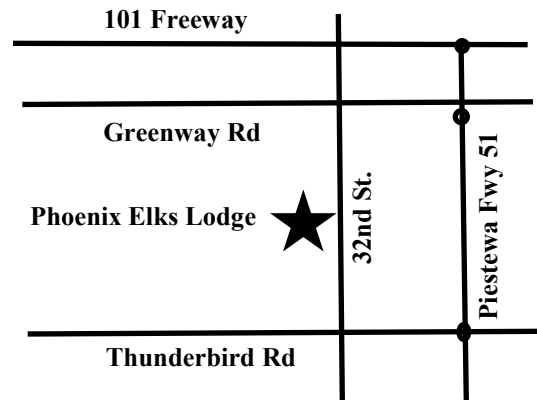

TCA DESERT DIVISION MODEL & TOY TRAIN OUTDOOR SWAP MEET

SATURDAY February 13, 2021

9:00 AM - 11:30 AM

B.P.O.E. PHOENIX ELKS LODGE #335

14424 N 32nd Street Phoenix, AZ 85032

32nd St. Between Thunderbird and Greenway

Exit 11 or 12 Piestewa Fwy 51

TRAIN MEET HOURS

SAT, February 13, 2021

9:00 AM - 11:30 PM

Admission \$5

**Children under 16 free w/
adult admission**

**First Responders & Military
free admission with id**

(Map not to Scale)